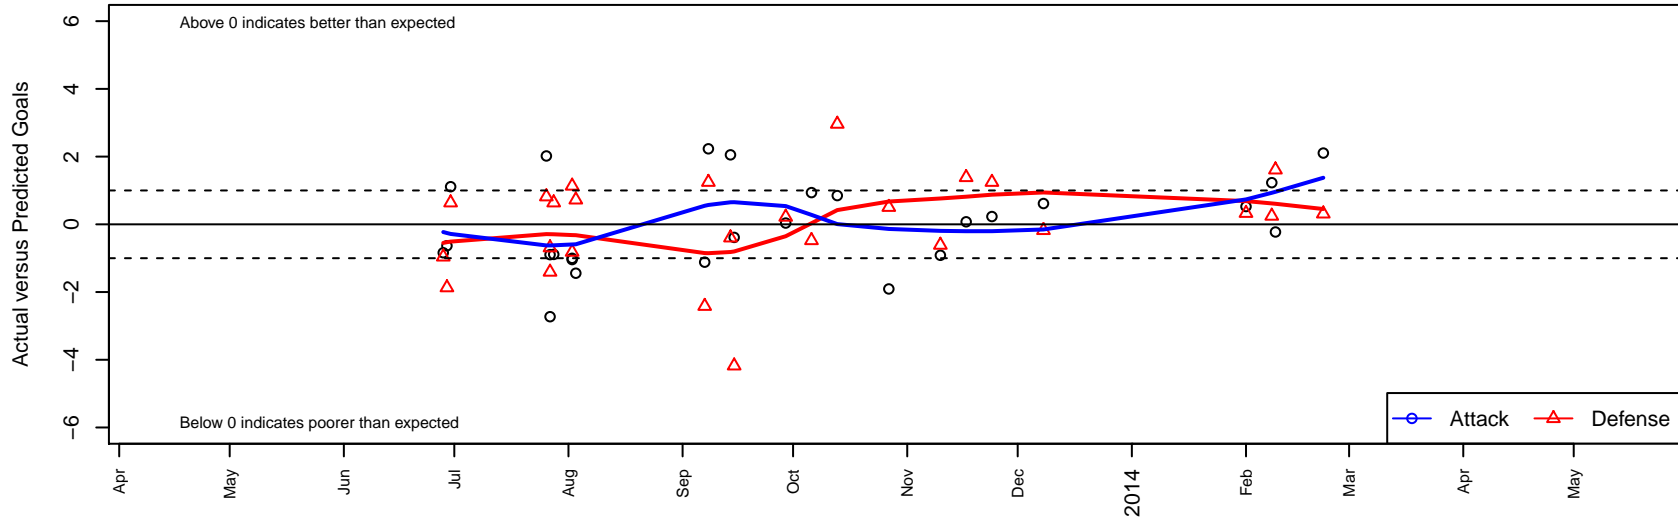

MVP Rapids Navy B97

Maple Valley SA
 Maple Valley, WA
 B97 total strength=1471
 attack=14.44 defense=7.26
 fall league = PSPL Classic 1 U16

alt names used:
 MVP Rapids Navy B97
 MVP Rapids 97 Navy
 MAPLE VALLEY SA MVP RAPIDS 97 NAVY (V)
 Rapids Navy
 Rapids 97 Navy
 MAPLE VALLEY RAPIDS 97 NAVY (WA)

Venues played:
 RVS Classic BU16
 Crossfire Select Cup BU16 Silver
 WA Rush Cup B16 Gold U16
 PSPL Classic 1 U16
 WA Cup BU15-17 Boys U16 Silver U16

MVP Rapids Navy B97
 Dots are actual minus expected GF (blue circles) and GA (red triangles).
 Blue line is smoothed change in attack strength. Red is smoothed change in defense strength.